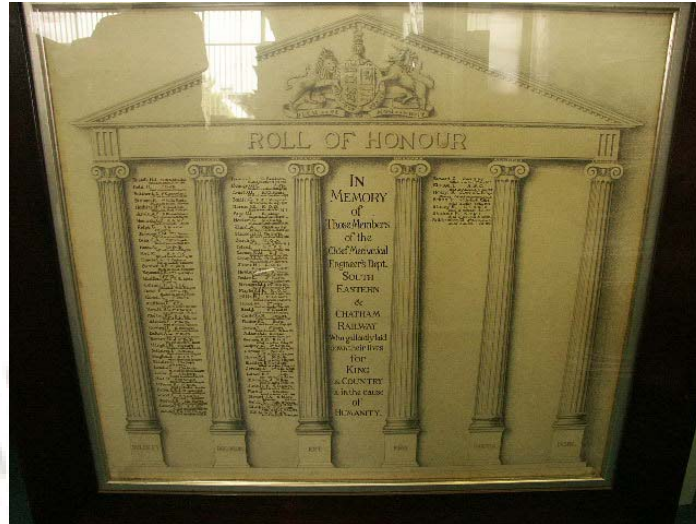

3rd Roll of Honour (The Fallen)

NAME	UNIT/ARM	HOW DIED	DATE OF DEATH
RUSSELL H.J	HMS Aboukir	KIA	22nd September 1914
FIELD H	1st Buffs	DOW	27th November 1914
BUTCHER E.E	1st Cameronians	KIA	29th October 1914
BISHOPP H	1st RWK	KIA	15th November 1914
HOSKINS H.F	Naval Reserve	Invalid	20th January 1915
JARVIS A.E	Royal Warwickshire's	DOW	28th August 1914
HENNEKER G.P	RAMC	DOW	April 1915
RALPH T	R. Lancaster's	Missing	
McGEORGE E.W	2nd East Surrey	KIA	13th April 1915
BEAN C.A	1st Rifle Bde	DOW	28th Aril 1915
HANCE G	Buffs	KIA	3rd May 1915
PORT R	RAMC	KIA	3rd May 1915
FRANCIS C.G	RE	KOD	5th June 1915
BURCHETT A.E	5th Buffs	Died India	8th June 1915
RAYMOND C.R	2nd K.R.R.C	Missing	
WALKER J.W	1st RWK	Missing	
COLLINS C.N	KFRE	Invalid	23rd July 1915