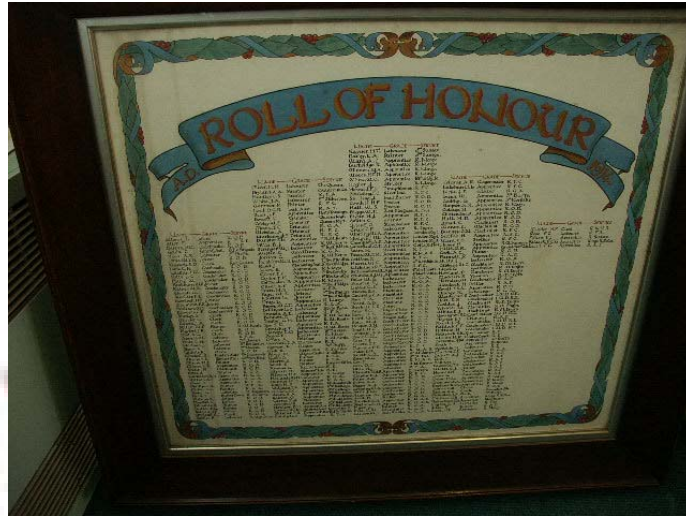

2nd Roll of Honour

ALLEN C.L	Joiner	ROD
ALLEN E	Apprentice	KFRE
BARNES J.W	Coach-Maker	ROD
GOLDS C	General Asst	R. Bde
HILLS A.R	Labourer	5th Buffs
JONES W.F.H	Joiner	ROD
KINGSCOTE E.D	Clerk	Kt. Cyclists
LANE T.H	Coach-Maker	ROD
NICKLIN F.W	Coach-Maker	ROD
POTTS J.G	Coach-Maker	ROD
PAIN J.W	Coach-Maker	ROD
PANKHURST W.R	Joiner	ROD
RAINER W.A	Coach-Maker	ROD
WORRELL W	Coach-Maker	ROD
SINCLAIR F.E	Coach-Maker	ROD
HUNNIBALL H.E	Joiner	ROD
GREENSTREET H.R	Joiner	ROD
BODIAM W.F	Coach-Maker	ROD