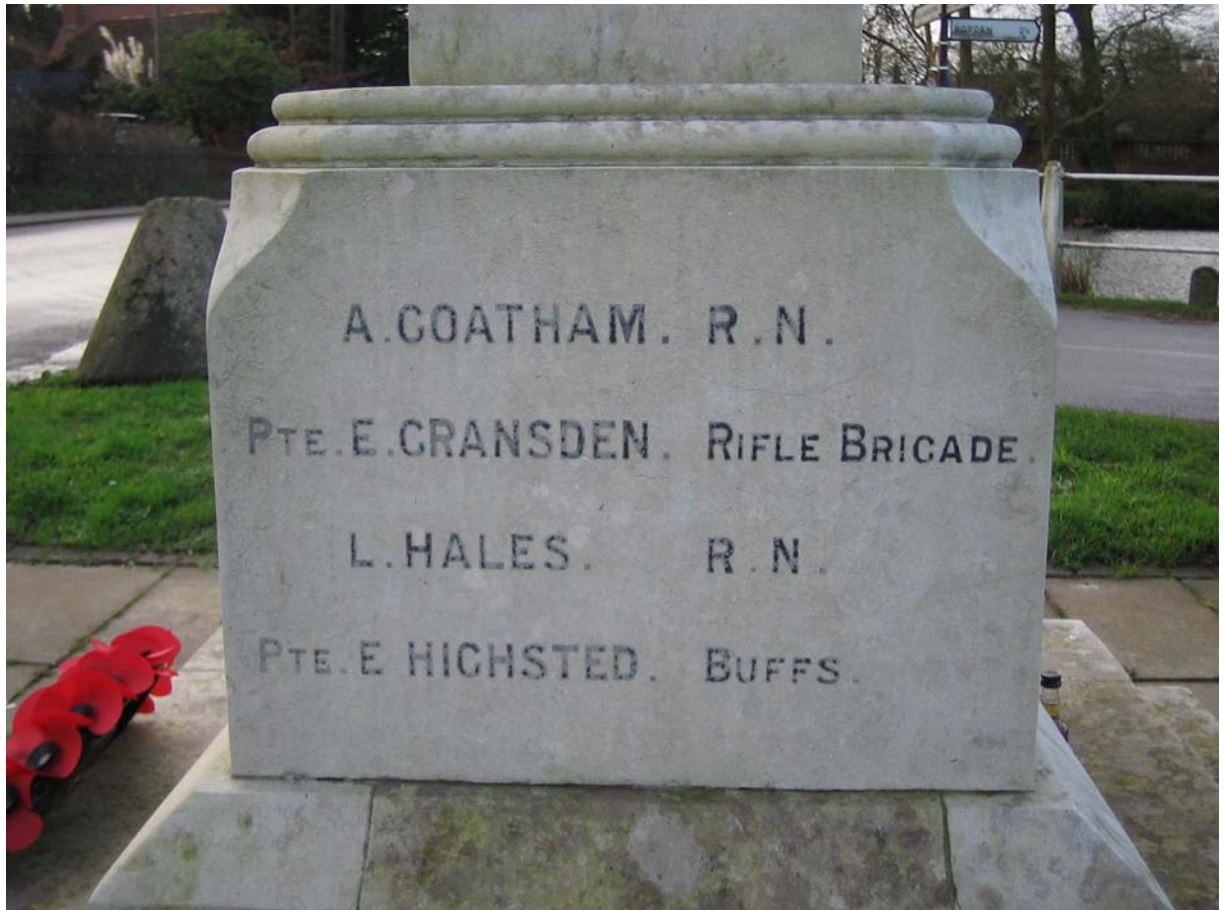

TO THE CLORY OF COD  
AND IN MEMORY OF  
THE MEN FROM THIS  
PARISH, WHO LAID  
DOWN THEIR LIVES  
FOR THEIR COUNTRY  
IN THE GREAT WAR.  
1914 - 1918.

PTE. C.W. BELL. BUFFS.  
PTE. H.W. CHAPMAN. E. LANC REGT.  
L. CORP. W.A. DUTNALL. R. SUSSEX.  
GUNNER E.J. DUTNALL. R. F. A.